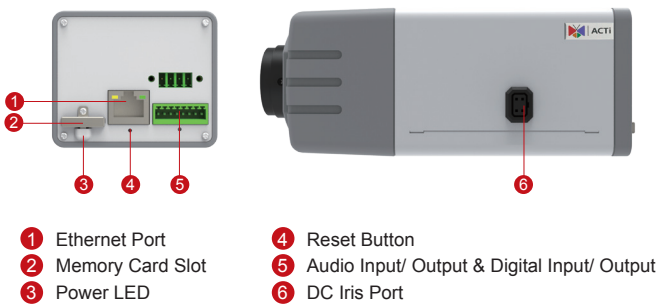

E270

10MP Box with D/N, Basic WDR, Fixed Lens

- 10 Megapixel with 4K/1080p
- Day & Night
- Fixed Lens with f3.6mm / F1.85
- Basic WDR (65.2 dB)
- 30 fps at 1920 x 1080

PHOTO INDICATION

DIMENSION DIAGRAM

Unit: mm [inch]

ACCESSORY OPTIONS

Popular Mounting Solutions		
Corner	PMAX-0202 PMAX-1101 PMAX-0402	
Pole	PMAX-0202 PMAX-1101 PMAX-0503	

* For more mounting solutions, please refer to Project Planner on www.acti.com

Outdoor Housing & Bracket		
PMAX-0200		IP66, with heater and fan powered by 110V AC, -30 °C ~ 50 °C (-22 °F ~ 122 °F), requires housing bracket
PMAX-0201		IP66, with heater and fan powered by 220V AC, -30 °C ~ 50 °C (-22 °F ~ 122 °F), requires housing bracket
PMAX-0202		IP66, -10°C ~ 50°C (14 °F ~ 122 °F), requires housing bracket
PMAX-1101		Aluminum, max. load 10 kg (22.05 lb), tilt angle 90° (For PMAX-0200, PMAX-0201, PMAX-0202)

Camera Bracket		
PMAX-1100		Ceiling bracket for indoor box or bullet cameras, ivory
PMAX-1104		Ceiling bracket for indoor box or bullet cameras, gray

PRODUCT SPECIFICATION**E270****• Device**

Device Type	Box Camera
Image Sensor	Progressive Scan CMOS
Sensor Size	1/2.3"
Day / Night	Yes
Superior Low Light Sensitivity	No
Minimum Illumination	Color: 0.1 lux at F1.8 (30 IRE, 2400°K); B/W: 0.05 lux at F1.8 (30 IRE, 2400°K)
Color to B/W Switch	ISP based switch; Configurable
Mechanical IR Cut Filter	Yes
IR Sensitivity Range	700 - 1100 nm
IR LED	No
Electronic Shutter	1/5 ~ 1/2,000 sec (manual mode); 1/5 ~ 1/10,000 sec (auto mode)