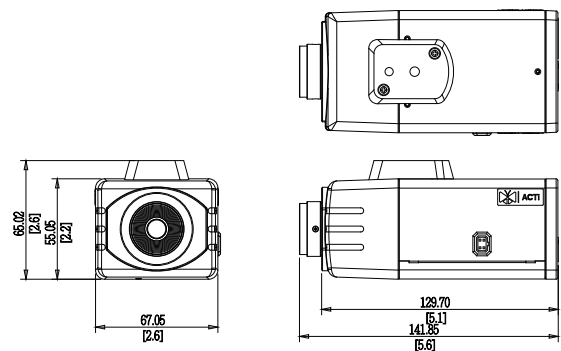

E270

10MP Box with D/N, Basic WDR, Fixed Lens

- 10 Megapixel with 4K/1080p
- Day & Night
- Fixed Lens with f3.6mm / F1.85
- Basic WDR (65.2 dB)
- 30 fps at 1920 x 1080

PHOTO INDICATION

DIMENSION DIAGRAM

Unit: mm [inch]

ACCESSORY OPTIONS

Popular Mounting Solutions		
Corner	PMAX-0202 PMAX-1101 PMAX-0402	
Pole	PMAX-0202 PMAX-1101 PMAX-0503	

* For more mounting solutions, please refer to Project Planner on www.acti.com

Outdoor Housing & Bracket		
PMAX-0200		IP66, with heater and fan powered by 110V AC, -30 °C ~ 50 °C (-22 °F ~ 122 °F), requires housing bracket
PMAX-0201		IP66, with heater and fan powered by 220V AC, -30 °C ~ 50 °C (-22 °F ~ 122 °F), requires housing bracket
PMAX-0202		IP66, -10°C ~ 50°C (14 °F ~ 122 °F), requires housing bracket
PMAX-1101		Aluminum, max. load 10 kg (22.05 lb), tilt angle 90° (For PMAX-0200, PMAX-0201, PMAX-0202)

Camera Bracket		
PMAX-1100		Ceiling bracket for indoor box or bullet cameras, ivory
PMAX-1104		Ceiling bracket for indoor box or bullet cameras, gray

PRODUCT SPECIFICATION**E270****• Device**

Device Type	Box Camera
Image Sensor	Progressive Scan CMOS
Sensor Size	1/2.3"
Day / Night	Yes
Superior Low Light Sensitivity	No
Minimum Illumination	Color: 0.1 lux at F1.8 (30 IRE, 2400°K); B/W: 0.05 lux at F1.8 (30 IRE, 2400°K)
Color to B/W Switch	ISP based switch; Configurable
Mechanical IR Cut Filter	Yes
IR Sensitivity Range	700 - 1100 nm
IR LED	No
Electronic Shutter	1/5 ~ 1/2,000 sec (manual mode); 1/5 ~ 1/10,000 sec (auto mode)

• General

Power Source / Consumption	PoE Class 2 (IEEE802.3af) / 4.32W
Weight	430g (0.948lb)
Dimensions (W x H x D)	14.2mm x 6.7mm x 6.5mm (5.6" x 2.6" x 2.6")
Environmental Casing	Optional housing (IP 66 rated)
Starting Temperature	-10°C ~ 50°C (14°F ~ 122°F)
Operating Temperature	-10°C ~ 50°C (14°F ~ 122°F)
Operating Humidity	10% ~ 85% RH
Approvals	CE (EN 55022 Class B, EN 55024), FCC (Part15 Subpart B Class B)