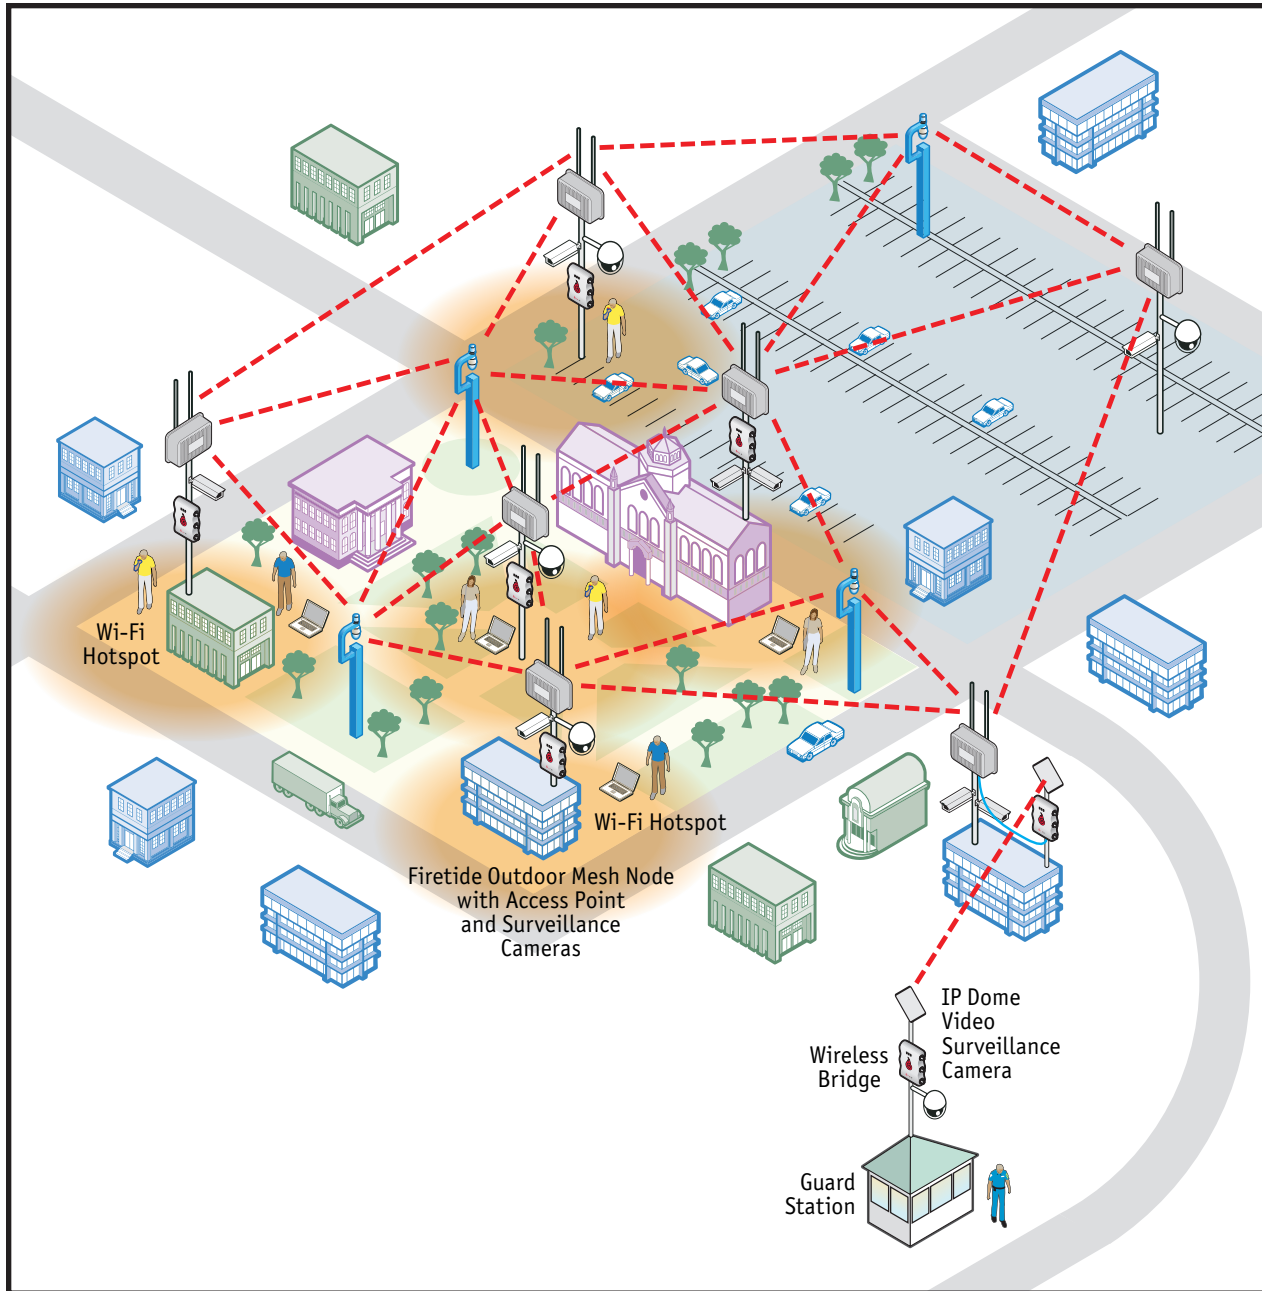

Firetide Wireless Infrastructure Mesh Solutions

Wireless Video Surveillance

www.firetide.com/video.aspx

Firetide Wireless Infrastructure Mesh Solutions for Wireless Video Surveillance

Firetide is the world's number one provider of wireless networks for video surveillance, delivering fiber-like bandwidth and extremely low latency to locations where network wiring is unavailable or too costly to deploy. Designed for maximum reliability and throughput, Firetide networks operate in hundreds of major cities worldwide, each supporting hundreds of live, simultaneous HD-quality video streams and smooth PTZ operation.

Going wireless reduces the need for installing fiber and significantly reduces the total cost of ownership. In addition, our mobility feature provides the same quality video onboard fast moving trains, subways, buses, and public safety vehicles.

Most scalable

With a full multi-hop mesh configuration, our wireless networks for video can span hundreds of miles and thousands of locations. In fact, at 340 miles, the world's longest wireless video mesh network is a Firetide network.

High reliability

Firetide's self-healing network with built-in redundancy provides instant link failover and load balancing eliminating single-points of failure and performance gaps.

Multiple security layers