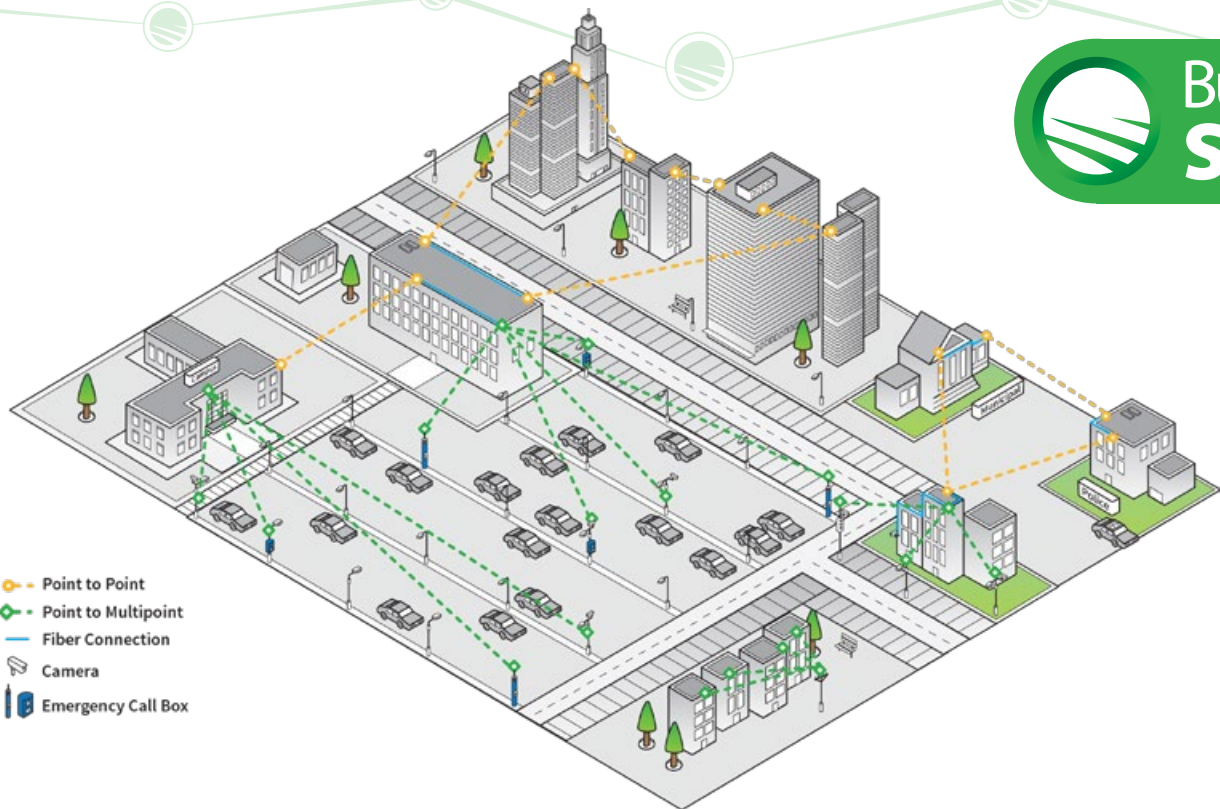

100's of smart city networks across the globe are built on Siklu.